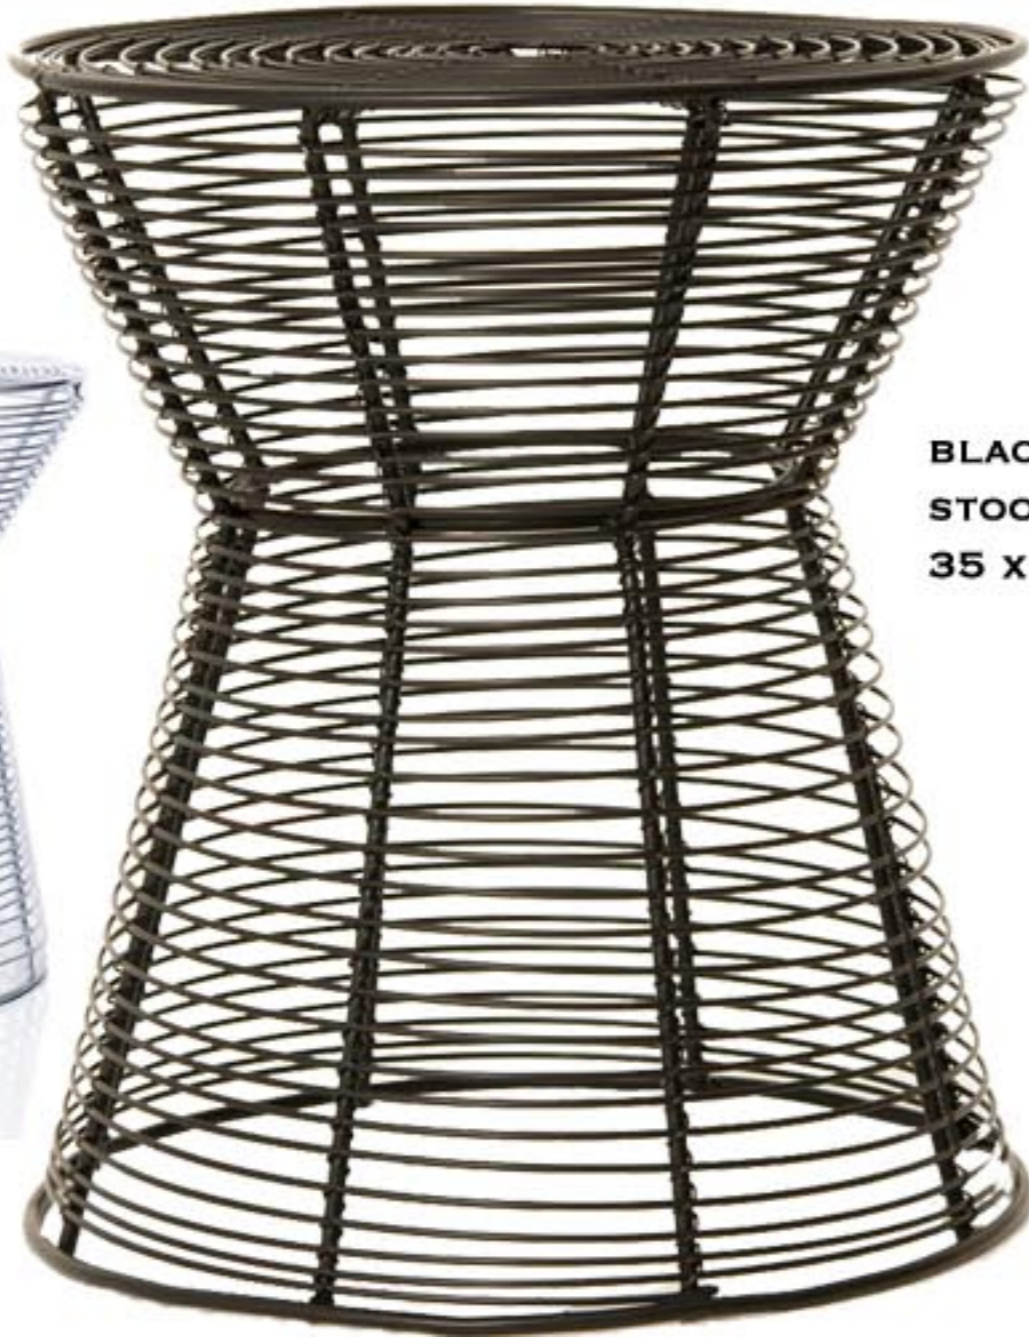

Willard is a South African wire artist

**WHITE STOOL
35 x 40CM**

**WIRE STOOL/
VAIJERIPENKKI
350 x 400 (H)**

**WIRE TABLE/
VAIJERIPÖYTÄ
550 x 550 (H)**

**BLACK
STOOL
35 x 40CM**