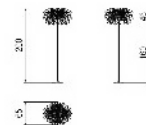

Fiela Pendant
designed
by Haldane
Martin

Fiela Arc
designed
by Haldane
Martin

Fiela standing
designed
by Haldane
Martin

Series of "Other People`s Rubbish" designed by Heath Nash

Leafball, white
diameter 40cm

Flowerball, white
leaves and butterflies
diameter 40,50,60cm

Lilyball, white
diameter 35cm

Milkhandleform
white
diameter 40cm

Leafdrum
26x28cm

Bottlebase
30 x 120cm

3-tier-pod
4,-5,-6,-8 tier pods

Leafdrum
40x55cm

Flowerball multicolour
diameter 50cm

Wallpanel brights
45x45x45cm
also with a light

Wallpanel white
45x45x45cm
also with a light

Wallpanel white
45x45x45cm
also with a light

haldanemartin.co.za

heathnash.com