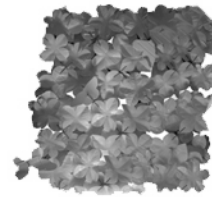

Fiela Pendant
designed
by Haldane
Martin

Fiela Arc
designed
by Haldane
Martin

Fiela standing
designed
by Haldane
Martin

Series of "Other People`s Rubbish" designed by Heath Nash

Leafball, white
diameter 40cm

Flowerball, white
leaves and butterflies
diameter 40,50,60cm

Lilyball, white
diameter 35cm

Milkhandleform
white
diameter 40cm

Leafdrum
26x28cm

Bottlebase
30 x 120cm

3-tier-pod
4,-5,-6,-8 tier pods

Leafdrum
40x55cm

Flowerball multicolour
diameter 50cm

Wallpanel brights
45x45x45cm
also with a light

Wallpanel white
45x45x45cm
also with a light

Wallpanel white
45x45x45cm
also with a light

haldanemartin.co.za

heathnash.com