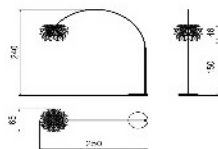

Fiela Pendant
designed
by Haldane
Martin

Fiela Arc
designed
by Haldane
Martin

Fiela standing
designed
by Haldane
Martin

Series of "Other People`s Rubbish" designed by Heath Nash

Leafball, white
diameter 40cm

Flowerball, white
leaves and butterflies
diameter 40,50,60cm

Lilyball, white
diameter 35cm

Milkhandleform
white
diameter 40cm

Leafdrum
26x28cm

Bottlebase
30 x 120cm

3-tier-pod
4,-5,-6,-8 tier pods

Leafdrum
40x55cm

Flowerball multicolour
diameter 50cm

Wallpanel brights
45x45x45cm
also with a light

Wallpanel white
45x45x45cm
also with a light

Wallpanel white
45x45x45cm
also with a light

haldanemartin.co.za

heathnash.com